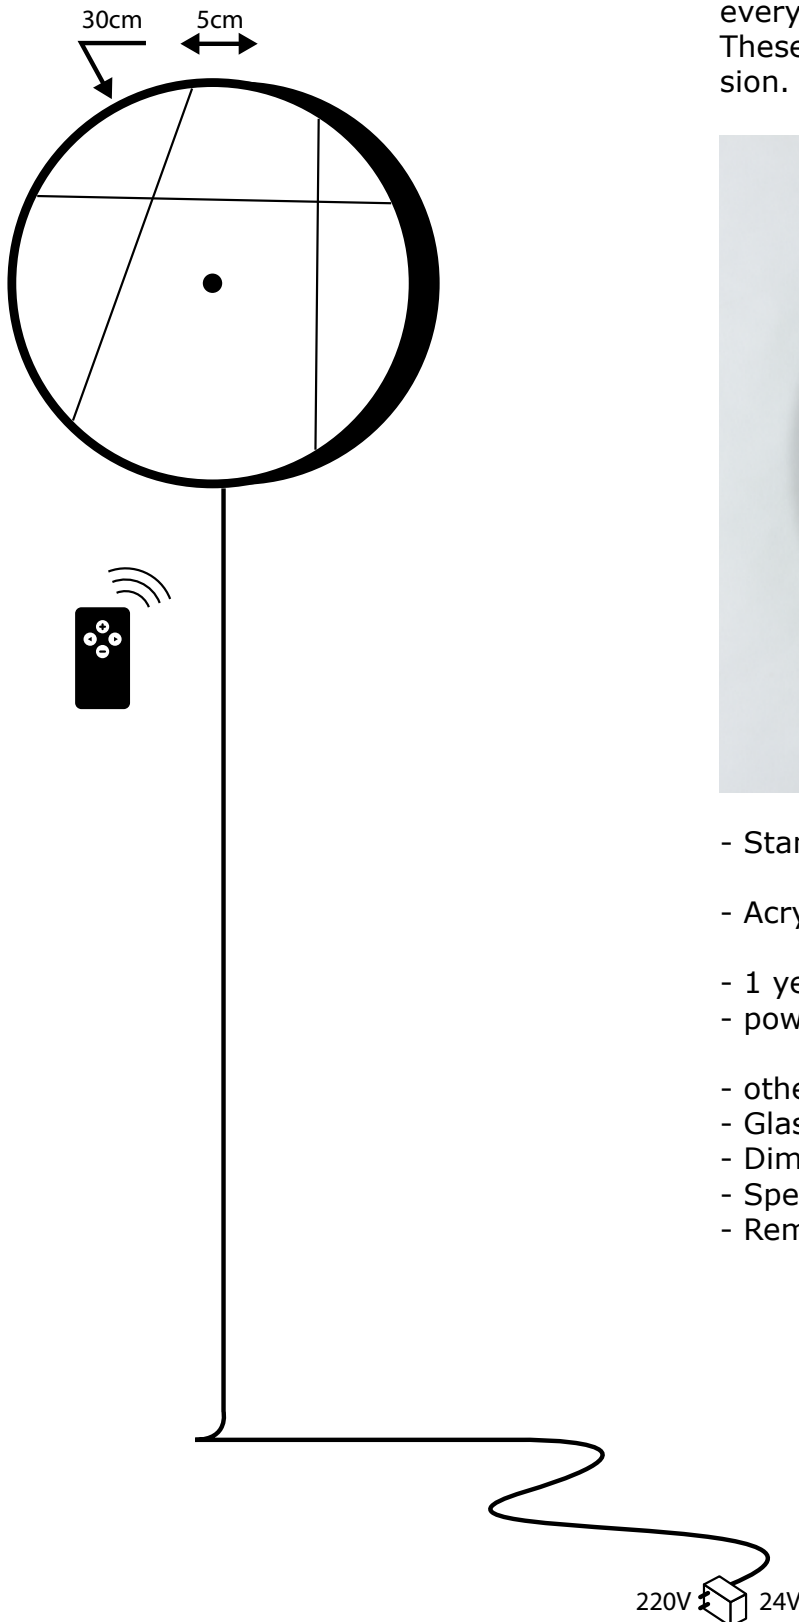

DATASHEET WALL VERSION

The wall series offers an ever-changing hue of light and texture. Based on optical filters, every design is unique in colors and patterns. These object comes in Acrylic or glass version.

- Standart diameter 30cm
- Acrylic / aluminium
- 1 year warranty
- power supply 220V to 24V
- other diameter on request
- Glass front in option
- Dimmeable in option
- Speed control in option
- Remote control in option