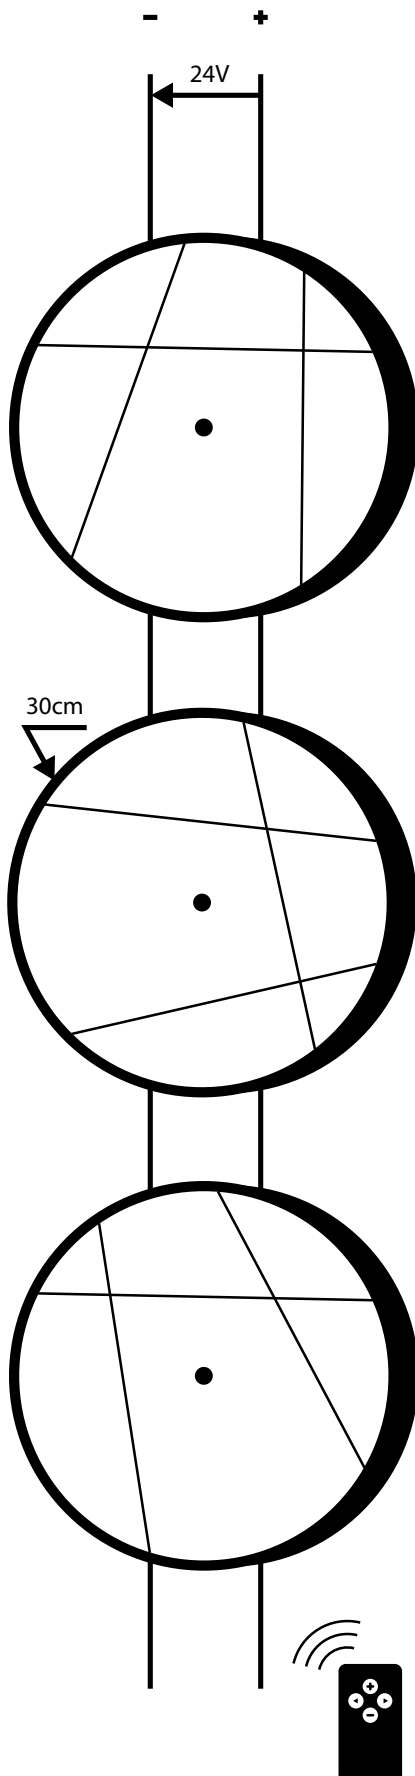

- Diameter 30cm per element
- Tempered glass or plastic / aluminium / electronic
- 1 year warranty
- power supply 220V to 24V
- Composition on request
- Dimmeable, Speed control
- Remote control in option
- Interactive artwork in option