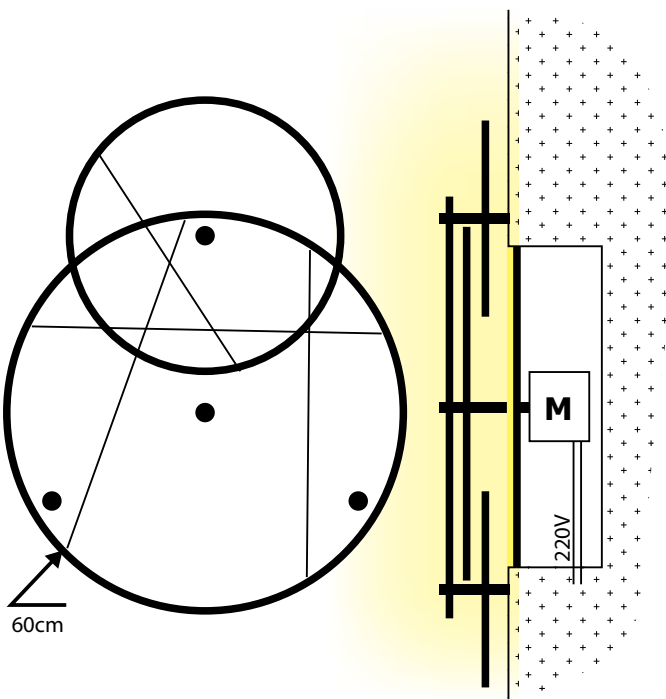

DATASHEET INSTALLATION

The impact of the Wave & Particle artworks become truly mesmerizing with these large-scale kinetic art installations. Every artwork is designed with a space and artistic intention in mind. Do not hesitate to contact us for a brainstorm.

- Diameter 60cm per element
- Tempered glass / aluminium / electronic
- 1 year warranty
- power supply 220V to 24V
- Composition on request
- Dimmeable, Speed control
- Remote control in option
- Interactive artwork in option